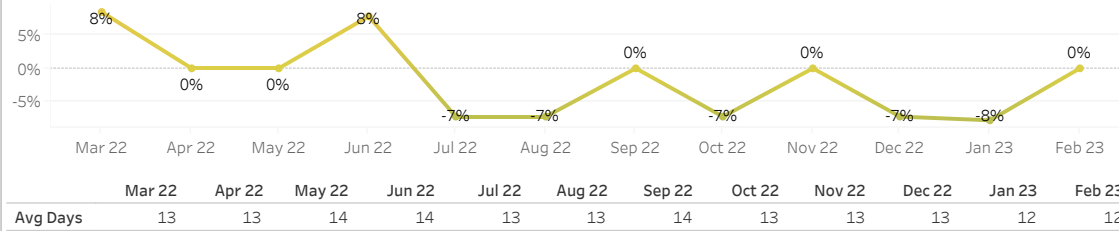

Powersports Repair Event Cycle Time (RECT)

Average number of days between when the repair order is opened until it is cashiered.

February 2023 percentage change compared to February 2022

Total RECT

➔ 0%

Customer Pay

➔ 0%

Warranty

➔ 0%