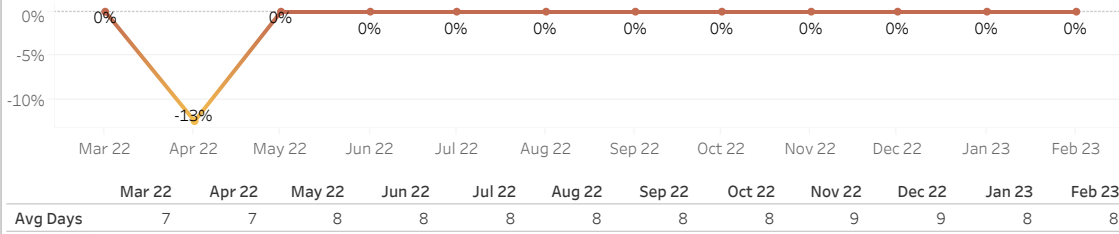

Powersports Repair Event Cycle Time (RECT)

Average number of days between when the repair order is opened until it is cashiered.

February 2023 percentage change compared to February 2022

Total RECT

➔ 0%

Customer Pay