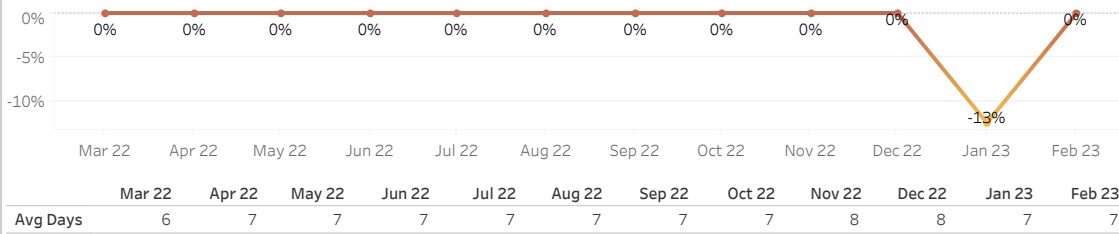

Powersports Repair Event Cycle Time (RECT)

Average number of days between when the repair order is opened until it is cashiered.

February 2023 percentage change compared to February 2022

Total RECT

➔ 0%

Customer Pay